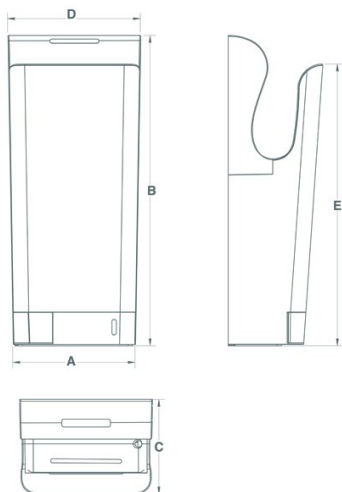

Technical Data Sheet

CODE 70908

VORT SUPER DRY UV G

Airblade hand dryers designed for installation in commercial and public areas

Certifications

TECHNICAL AND PERFORMANCE DATA

Frequency (Hz)	50-60	Voltage (V)	220-240
Insulation Class	I°	Weight (Kg)	11
IP	24	Power setting 1 (W)	1650
Motor Power (W)	700	Power setting 2 (W)	2050
Operating Temperature (°C)	40	Sound pressure level Lp [dB (A)] 1m	76
		Velocità aria (km/h)	342

DIMENSIONS

Size A (mm)	278
Size B (mm)	705
Size C (mm)	215
Size D (mm)	300
Size E (mm)	638

PER INFORMAZIONI:

Servizio al Cliente: tel +39 02 90699395 premendo 1 dopo messaggio registrato (consulenza su prodotti e impianti)