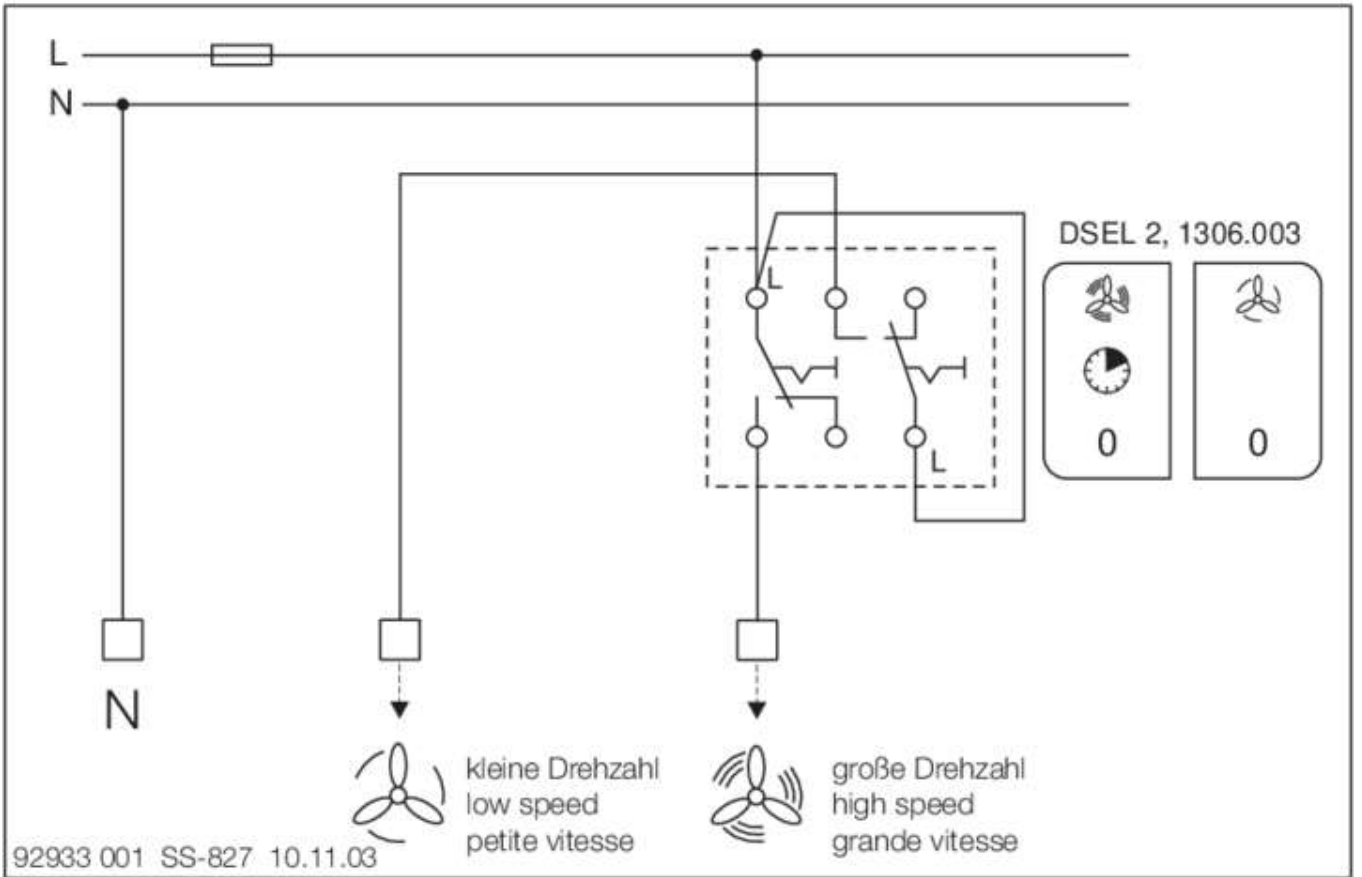

Product: 1306 DSEL 2

Image

Description

DSEL 2
DUAL SPEED CONTROLLER

Flush mounted rocker type switch for 2-speed ELS-Fans. Two switches one for on/off the other for high and low speed. Second rocker type switch for on/off. Lights can also be switched on parallel. Protection Class IP 30, 230 V, 50/60 cycles, I max. 2 A ind.

Wiring diagram

Dimensions